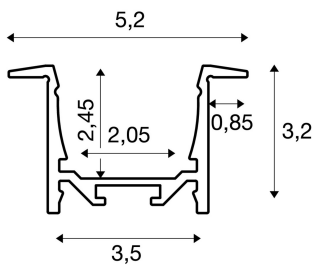

GRAZIA 20

recess mounted profile, LED, 1m, white

GRAZIA 20 aluminium installation profile for inserting LED strips. Thanks to the separately available plastic covers, these profiles provide for homogeneous, glare-free light.

TECHNICAL DATA

Item no.:	1000491
Length	100.0 cm
Width	5.2 cm
Height	3.2 cm
Installation length	100.0 cm
Installation width	3.5 cm
Installation depth	3.0 cm
Net weight	0.767 kg
Gross weight	1.127 kg
IP Code	IP 20
Assembly	Recessed
Assembly details	Ceiling, Wall, Wall with Acc.
Color	white
BIG WHITE Page	754

Accessories

1000557	END CAPS , for GRAZIA 20 recess mounted profile, 2 pieces, white
1000571	LONG CONNECTOR for GRAZIA 20 , 2 pieces
1004928	GRAZIA 20 , PMMA cover 1.5m flat frosted
1004929	GRAZIA 20 , cover 1.5m flat milky