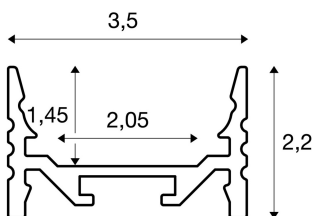

GRAZIA 20

surface mounted profile, LED, flat, grooved, 1 m, white

Flat, grooved GRAZIA 20 surface-mounted profile in 1, 2 and 3 m lengths, excluding cover for installing LED strips up to 20 mm wide. The profile is available in white, black and anodised aluminium.

TECHNICAL DATA

Item no.:	1000500
Length	100.0 cm
Width	3.5 cm
Height	2.2 cm
Net weight	0.492 kg
Gross weight	0.759 kg
IP Code	IP 20
Assembly	Surface
Assembly details	Ceiling, Ceiling with Acc., Pendant Profile, - Wall, Wall with Acc.
Color	white
BIG WHITE Page	753