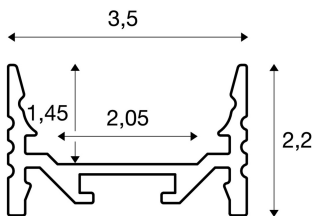

GRAZIA 20

surface mounted profile, LED, flat, grooved, 1 m, black

Flat, grooved GRAZIA 20 surface-mounted profile in 1, 2 and 3 m lengths, excluding cover for installing LED strips up to 20 mm wide. The profile is available in white, black and anodised aluminium.

TECHNICAL DATA

Item no.:	1000501
Length	100.0 cm
Width	3.5 cm
Height	2.2 cm
Net weight	0.485 kg
Gross weight	0.748 kg
IP Code	IP 20
Assembly	Surface
Assembly details	Ceiling, Ceiling with Acc., Pendant Profile, - Wall, Wall with Acc.
Color	black
BIG WHITE Page	753