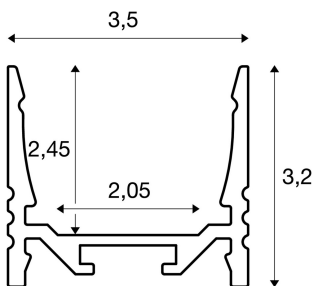

GRAZIA 20

surface mounted profile, LED, standard, grooved, 1m, white

Grooved GRAZIA 20 surface-mounted profile in 1, 2 and 3 m lengths, excluding cover for installing LED strips up to 20 mm wide. The profile is available in white, black and anodised aluminium.

TECHNICAL DATA

Item no.:	1000509
Length	100.0 cm
Width	3.5 cm
Height	3.2 cm
Net weight	0.634 kg
Gross weight	0.906 kg
IP Code	IP 20
Assembly	Surface
Assembly details	Ceiling, Ceiling with Acc., Pendant Profile, - Wall, Wall with Acc.
Color	white
BIG WHITE Page	753

Accessories

1000535	PENDELABHÄNGUNG , for GRAZIA 20 surface mounted profile, 2m LED, 2 pieces
1000536	MOUNTING CLIP , for GRAZIA 20 surface mounted profile, LED, invisible mounting clip, 2 pieces
1000537	MOUNTING CLIP , for GRAZIA 20 surface mounted profile, LED, visible mounting clip, 2 pieces
1000566	END CAPS , for GRAZIA 20 surface mounted profile standard, 2 pieces, flat version, white
1000569	END CAPS , for GRAZIA 20 surface mounted profile standard, 2 pieces, high version, white
1000571	LONG CONNECTOR for GRAZIA 20 , 2 pieces
1004928	GRAZIA 20 , PMMA cover 1.5m flat frosted
1004929	GRAZIA 20 , cover 1.5m flat milky
1004930	GRAZIA 20 , PC cover 1.5m high frosted
1004931	GRAZIA 20 , PMMA cover 1.5m high frosted