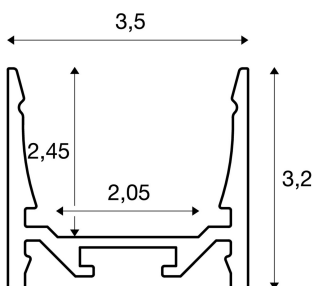

## GRAZIA 20

surface mounted profile, LED, standard, smooth, 1m, white

Smooth GRAZIA 20 surface-mounted profile in 1, 2 and 3 m lengths, excluding cover for installing LED strips up to 20 mm wide. The profile is available in white, black and anodised aluminium.

## TECHNICAL DATA

|                  |   |
|------------------|---|
| Item no.:        | 1000518   |
| Length           | 100.0 cm  |
| Width            | 3.5 cm  |
| Height           | 3.2 cm  |
| Net weight       | 0.665 kg  |
| Gross weight     | 0.936 kg  |
| IP Code          | IP 20   |
| Assembly         | Surface   |
| Assembly details | Ceiling, Ceiling with Acc., Pendant Profile, - Wall, Wall with Acc. |
| Color            | white   |
| BIG WHITE Page   | 753   |

## Accessories

|         |   |
|---------|---|
| 1000535 | PENDELABHÄNGUNG , for GRAZIA 20 surface mounted profile, 2m LED, 2 pieces                     |
| 1000536 | MOUNTING CLIP , for GRAZIA 20 surface mounted profile, LED, invisible mounting clip, 2 pieces |
| 1000537 | MOUNTING CLIP , for GRAZIA 20 surface mounted profile, LED, visible mounting clip, 2 pieces   |
| 1000566 | END CAPS , for GRAZIA 20 surface mounted profile standard, 2 pieces, flat version, white      |
| 1000569 | END CAPS , for GRAZIA 20 surface mounted profile standard, 2 pieces, high version, white      |
| 1000571 | LONG CONNECTOR for GRAZIA 20 , 2 pieces   |
| 1004928 | GRAZIA 20 , PMMA cover 1.5m flat frosted  |
| 1004929 | GRAZIA 20 , cover 1.5m flat milky   |
| 1004930 | GRAZIA 20 , PC cover 1.5m high frosted  |
| 1004931 | GRAZIA 20 , PMMA cover 1.5m high frosted  |