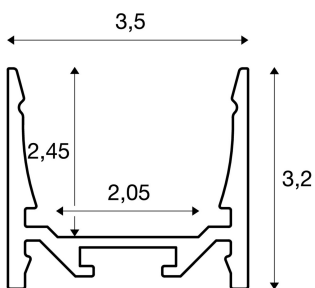

GRAZIA 20

surface mounted profile, LED, standard, smooth, 1m, black

Smooth GRAZIA 20 surface-mounted profile in 1, 2 and 3 m lengths, excluding cover for installing LED strips up to 20 mm wide. The profile is available in white, black and anodised aluminium.

TECHNICAL DATA

Item no.:	1000519
Length	100.0 cm
Width	3.5 cm
Height	3.2 cm
Net weight	0.664 kg
Gross weight	0.939 kg
IP Code	IP 20
Assembly	Surface
Assembly details	Ceiling, Ceiling with Acc., Pendant Profile, - Wall, Wall with Acc.
Color	black
BIG WHITE Page	753

Accessories

1000535	PENDELABHÄNGUNG , for GRAZIA 20 surface mounted profile, 2m LED, 2 pieces
1000536	MOUNTING CLIP , for GRAZIA 20 surface mounted profile, LED, invisible mounting clip, 2 pieces
1000537	MOUNTING CLIP , for GRAZIA 20 surface mounted profile, LED, visible mounting clip, 2 pieces
1000567	END CAPS , for GRAZIA 20 surface mounted profile standard, 2 pieces, flat version, black
1000570	END CAPS , for GRAZIA 20 surface mounted profile standard, 2 pieces, high version, black
1000571	LONG CONNECTOR for GRAZIA 20 , 2 pieces
1004928	GRAZIA 20 , PMMA cover 1.5m flat frosted
1004929	GRAZIA 20 , cover 1.5m flat milky
1004930	GRAZIA 20 , PC cover 1.5m high frosted
1004931	GRAZIA 20 , PMMA cover 1.5m high frosted