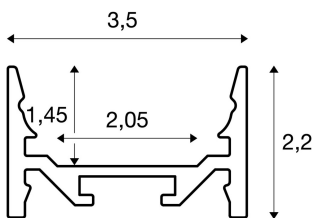

## GRAZIA 20

surface mounted profile, LED, flat, smooth, 1m, aluminium

Flat, smooth GRAZIA 20 surface-mounted profile in 1, 2 and 3 m lengths, excluding cover for installing LED strips up to 20 mm wide. The profile is available in white, black and anodised aluminium.

## TECHNICAL DATA

Item no.:	1000526
Length	100.0 cm
Width	3.5 cm
Height	2.2 cm
Net weight	0.493 kg
Gross weight	0.763 kg
IP Code	IP 20
Assembly	Surface
Assembly details	Ceiling, Ceiling with Acc., Pendant Profile, - Wall, Wall with Acc.
Color	aluminium
BIG WHITE Page	753