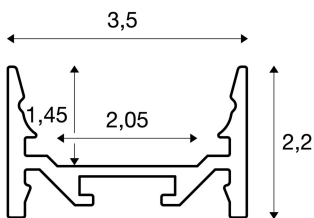

## GRAZIA 20

surface mounted profile, LED, flat, smooth, 1m, black

Flat, smooth GRAZIA 20 surface-mounted profile in 1, 2 and 3 m lengths, excluding cover for installing LED strips up to 20 mm wide. The profile is available in white, black and anodised aluminium.

## TECHNICAL DATA

Item no.:	1000528
Length	100.0 cm
Width	3.5 cm
Height	2.2 cm
Net weight	0.515 kg
Gross weight	0.784 kg
IP Code	IP 20
Assembly	Surface
Assembly details	Ceiling, Ceiling with Acc., Pendant Profile, - Wall, Wall with Acc.
Color	black
BIG WHITE Page	753