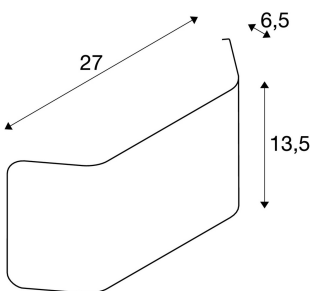

MANA

lamp shade, wood, grey/brown, L/H/T 27/13,5/6,5 cm

MANA lamp shade 27 made of wood, 270 mm in length and 135 mm high in grey/brown.

TECHNICAL DATA

Item no.:	1000626
Length	27.0 cm
Height	13.5 cm
Depth	6.5 cm
Net weight	0.184 kg
Gross weight	0.435 kg
IP Code	IP 20
Color	grey
BIG WHITE Page	153