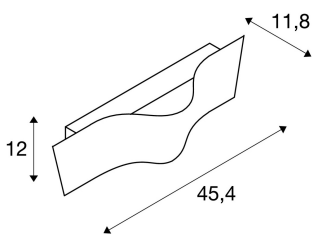

WAVE 45

LED wall light, aluminium/white, 2000K-3000K Dim to Warm

Behind the elegant wave shaped front cover, the WAVE 45 recessed wall light has a warm white COB LED. By this special shape the fitted LEDs creates two opposite light outlets. Manufactured from aluminium, the fitting is ready for direct connection to 230V mains supply, thanks to the incorporated driver. The WAVE 45 is infinitely dimmable and completely flicker-free due to the dim-to-warm function. WAVE 45 is available in black, white, brushed aluminium and brass colour. This luminaire contains built-in LED lamps.

TECHNICAL DATA

Item no.:	1000652
Primary nominal voltage	220-240V ~50/60Hz mA/V
Secondary power / secondary voltage	500 mA/V
Width	45.4 cm
Height	12.0 cm
Depth	11.8 cm
Net weight	1.337 kg
Gross weight	1.973 kg
IP Code	IP 20
Safety class	I
Assembly	Surface
Assembly details	Wall
Dimmable	Ja
Dimming technology	Dim-to-Warm
Wattage	22.0 W
Lumen	1050 lm
Beam angle	100 °
Color	aluminium
CRI	>90
Binning	6
LXXBXX data	70/50
Service life	30000 h