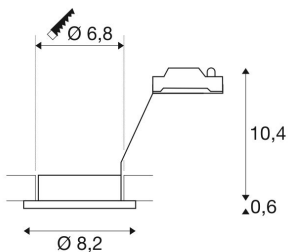

DOLIX OUT QR-C51

round, white

The DOLIX low-voltage recessed ceiling ring is made from aluminium and is equipped with a glass for protection against splashing water. Rated IP65 it can be used outdoors or in damp areas. To operate the recessed fitting, a matching transformer for low-voltage halogen lamps is required.

TECHNICAL DATA

Item no.:	1001157
Socket	GX5.3
Lamp	QR-C51
Number of sockets	1
Lamps included	0
Primary nominal voltage	12V ~50Hz mA/V
Height	11.0 cm
Diameter	8.2 cm
Installation diameter	6.8 cm
Installation depth	11.0 cm
Net weight	0.164 kg
Gross weight	0.194 kg
IP Code	IP 65
Safety class	III
Impact resistance class	IK02
Impact resistance	0,200000000000000001 Joule
Assembly	Recessed
Assembly details	Ceiling
Wattage	50.0 W
Color	white
BIG WHITE Page	460