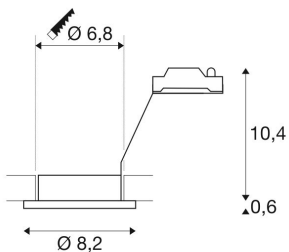

DOLIX OUT QR-C51

round, matt chrome

The DOLIX low-voltage recessed ceiling ring is made from aluminium and is equipped with a glass for protection against splashing water. Rated IP65 it can be used outdoors or in damp areas. To operate the recessed fitting, a matching transformer for low-voltage halogen lamps is required.

TECHNICAL DATA

Item no.:	1001159
Socket	GX5.3
Lamp	QR-C51
Number of sockets	1
Lamps included	0
Primary nominal voltage	12V ~50Hz mA/V
Height	11.0 cm
Diameter	8.2 cm
Installation diameter	6.8 cm
Installation depth	11.0 cm
Net weight	0.162 kg
Gross weight	0.194 kg
IP Code	IP 65
Safety class	III
Impact resistance class	IK02
Impact resistance	0,200000000000000001 Joule
Assembly	Recessed
Assembly details	Ceiling
Wattage	50.0 W
Color	chrome