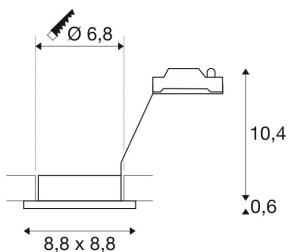

DOLIX OUT

Outdoor recessed fitting, QR-C51, IP65, square, silver-grey, max. 35W, incl. clip springs

The DOLIX OUT low-voltage recessed ceiling light is made from aluminium and is equipped with a glass for protection against splashing water. Rated IP65 it can be used outdoors or in damp areas. To operate the recessed fitting, a matching transformer for low-voltage halogen lamps is required.

TECHNICAL DATA

Item no.:	1001164
Socket	GX5.3
Lamp	QR-C51
Number of sockets	1
Lamps included	0
Primary nominal voltage	12V ~50Hz mA/V
Length	8.8 cm
Width	8.8 cm
Height	11.0 cm
Installation diameter	6.8 cm
Installation depth	11.0 cm
Net weight	0.179 kg
Gross weight	0.212 kg
IP Code	IP 65
Safety class	III
Impact resistance class	IK02
Impact resistance	0,200000000000000001 Joule
Assembly	Recessed
Assembly details	Ceiling
Wattage	50.0 W
Color	grey