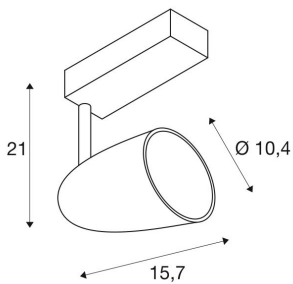

SPOT T

white, 3000K, incl. 3-circuit adapter

The smooth SPOT T impresses with its simple optics as well as its feel. The luminaire has a 3-circuit adapter and high-performance LED fitted.

TECHNICAL DATA

Item no.:	1001270
Lamps included	0
Number of different light outlets	1
Primary nominal voltage	220-240V ~50/60Hz mA/V
Vertical tilting range	135 °
Horizontal rotation range	340 °
Length	23.0 cm
Width	10.4 cm
Height	21.0 cm
Net weight	1.3 kg
Gross weight	1.391 kg
IP Code	IP 20
Safety class	I
Assembly	Surface
Assembly details	Ceiling, Track Ceiling
Wattage	39.0 W
Lumen	3100 lm
Colour temperature	3000 Kelvin
Beam angle	24 °
Color	white
CRI	>80
Binning	3

LXXBXX data	70/50
Service life	30000 h
BIG WHITE Page	348

Notes
