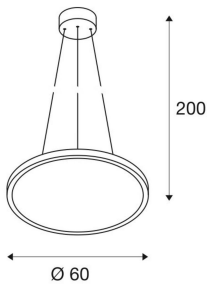

## LED PANEL ROUND

pendant version, silver-grey, 360 LED, 40W, dimmable  
1-10V, 4000K

The LED PANEL pendant is available in three different light colours and impresses with its ultra-flat shape and its powerful, dimmable LED modules. The aluminium frame is fitted with an acrylic glass cover which ensures homogeneous and glare-free illumination. The built-in LED driver allows direct connection to a mains supply of 100V to 240V.

## TECHNICAL DATA

Item no.:	1001348
Primary nominal voltage	100-240V ~50/60Hz mA/V
Secondary power / secondary voltage	1000 mA/V
Pendant length	200.0 cm
Height	3.2 cm
Diameter	60.0 cm
Net weight	4.443 kg
Gross weight	5.705 kg
IP Code	IP 20
Safety class	I
Assembly	Surface
Assembly details	Ceiling
Wattage	42.0 W
Lumen	3350 lm
Colour temperature	4000 Kelvin
Beam angle	110 °
Color	grey
CRI	>80
UGR ?	22.0000
Binning	6
LXXBXX data	70/50
Service life	30000 h