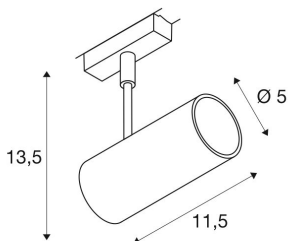

REVILO

spotlight for SLV D-TRACK 2-circuit high-voltage track, LED, 3000K, white, 36°, incl. 2-circuit adapter

The REVILO LED, which is available in two different colours with a suitable adapter for the 2-circuit high-voltage track system, is equipped with a 7.25W Premium LED. The spotlight can be used for many different applications because of the replaceable reflector.

TECHNICAL DATA

Item no.:	1001355
Lamps included	0
Number of different light outlets	1
Primary nominal voltage	220-240V ~50/60Hz mA/V
Vertical tilting range	180 °
Horizontal rotation range	350 °
Length	11.5 cm
Height	13.5 cm
Diameter	5.0 cm
Net weight	0.276 kg
Gross weight	0.337 kg
IP Code	IP 20
Safety class	I
Assembly	Surface
Assembly details	Track Ceiling, Track Wall
Wattage	9.5 W
Lumen	670 lm
Colour temperature	3000 Kelvin
Beam angle	36 °
Color	white
CRI	>80
Binning	3