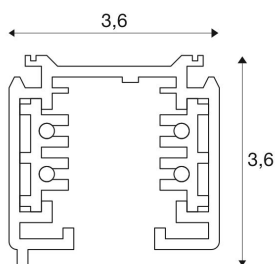

S-TRACK 3-circuit surface-mounted track

240V track, traffic white, 2 m

Aluminium bearing track of the 240V 3-circuit surface-mounted track system. Installation can take place through the existing holes in the profile directly onto the wall or the ceiling. The surface-mounted version of this system is available in several colours and lengths. Alternatively, there is a recessed version available too. Please note that the white colour will be changing from RAL 9010 to RAL 9016 (traffic white) on 1st October 2018. More information can be found under Product Information in the ?Service? / Downloads area.

TECHNICAL DATA

Item no.:	1001376
Nominal voltage	220-250V ~50Hz V
Length	199.5 cm
Width	3.6 cm
Height	3.6 cm
Net weight	1.75 kg
Gross weight	2.25 kg
IP Code	IP 20
Safety class	I
Assembly	Surface
Assembly details	Ceiling,Wall
Color	white
BIG WHITE Page	365

Accessories

1002845	Steel wire suspension for EUTRAC®, S-TRACK and 1 phase tracks, 5m, set of two
---------	---

Notes
