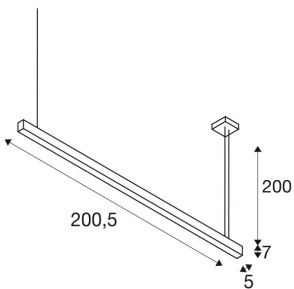

GLENOS

professional pendant, LED, 3000K, anodised aluminium, 2 m, 45W

The GLENOS pendant with a high-performance LED strip gives you a powerful, top-class LED lighting. The pendants are available in several lengths and colour variants and are fitted with a 2.50 m connection lead, which can be shortened individually. The GLENOS pendant is ready to connect to the 230 V mains supply thanks to the dimmable LED driver.

TECHNICAL DATA

Item no.:	1001408
Lamps included	0
Number of different light outlets	1
Primary nominal voltage	220-240V ~50/60Hz mA/V
Secondary power / secondary voltage	1000 mA/V
Length	205.0 cm
Pendant length	200.0 cm
Width	5.0 cm
Height	7.0 cm
Net weight	4.463 kg
Gross weight	5.146 kg
IP Code	IP 20
Safety class	I
Assembly	Surface
Assembly details	Ceiling
Wattage	85.0 W
Lumen	5700 lm
Colour temperature	3000 Kelvin
Color	silver
CRI	>80
UGR ?	28.0000
Binning	6