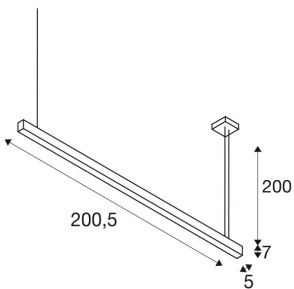

## GLENOS

professional pendant, LED, 4000K, anodised aluminium, 2 m, 43W

The GLENOS pendant with a high-performance LED strip gives you a powerful, top-class LED lighting. The pendants are available in several lengths and colour variants and are fitted with a 2.50 m connection lead, which can be shortened individually. The GLENOS pendant is ready to connect to the 230 V mains supply thanks to the dimmable LED driver.

## TECHNICAL DATA

Item no.:	1001411
Lamps included	0
Number of different light outlets	1
Primary nominal voltage	220-240V ~50/60Hz mA/V
Secondary power / secondary voltage	1000 mA/V
Length	205.0 cm
Pendant length	200.0 cm
Width	5.0 cm
Height	7.0 cm
Net weight	4.482 kg
Gross weight	5.185 kg
IP Code	IP 20
Safety class	I
Assembly	Surface
Assembly details	Ceiling
Wattage	85.0 W
Lumen	6600 lm
Colour temperature	4000 Kelvin
Color	silver
CRI	>80
UGR ?	28.0000
Binning	6