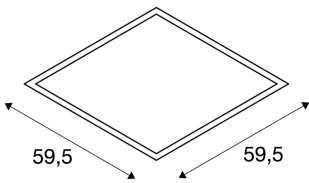

TECHNICAL DATA

Item no.:	1001444
Lamps included	0
Secondary power / secondary voltage	10001050 mA/V
Length	59.5 cm
Width	59.5 cm
Height	1.3 cm
Installation depth	5.0 cm
Net weight	3.7 kg
Gross weight	3.959 kg
IP Code	IP 20
Safety class	III
Assembly	Recessed
Assembly details	Ceiling, Ceiling with Acc.
Wattage	35.0 W
Lumen	3700 lm
Colour temperature	4000 Kelvin
Beam angle	90 °
Color	white
CRI	>80
UGR ?	19.0000
Binning	6
LXXBXX data	70/50