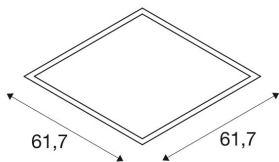

TECHNICAL DATA

Item no.:	1001445
Lamps included	0
Secondary power / secondary voltage	10001050 mA/V
Length	61.7 cm
Width	61.7 cm
Height	1.3 cm
Installation depth	5.0 cm
Net weight	4.0 kg
Gross weight	4.28 kg
IP Code	IP 20
Safety class	III
Assembly	Recessed
Assembly details	Ceiling, Ceiling with Acc.
Wattage	35.0 W
Lumen	3700 lm
Colour temperature	3000 Kelvin
Beam angle	90 °
Color	white
CRI	>80
UGR ?	19.0000
Binning	6
LXXBXX data	70/50