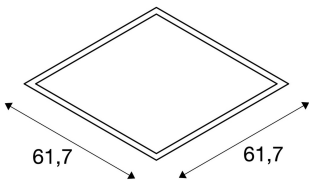

TECHNICAL DATA

Item no.:	1001446
Lamps included	0
Secondary power / secondary voltage	10001050 mA/V
Length	61.7 cm
Width	61.7 cm
Height	1.3 cm
Installation depth	5.0 cm
Net weight	5.0 kg
Gross weight	5.45 kg
IP Code	IP 20
Safety class	III
Assembly	Recessed
Assembly details	Ceiling, Ceiling with Acc.
Wattage	35.0 W
Lumen	3700 lm
Colour temperature	4000 Kelvin
Beam angle	90 °
Color	white
CRI	>80
UGR ?	19.0000
Binning	6
LXXBXX data	70/50