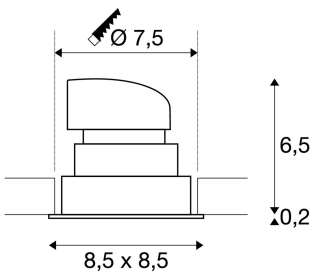

## RENISTO DL

LED indoor recessed ceiling light, angular, white,  
3000K, 36°, 9.6W

The simplicity and effectiveness of the innovative RENISTO DL system recessed fitting is captivating. Available in square and round designs as well as three sizes, all versions are equipped with powerful, warm white LEDs. The products in the RENISTO DL system can be combined in a myriad of ways with suitable interior covers. The electrical connection is made directly to the 230V mains supply.

## TECHNICAL DATA

Item no.:	1001828
Primary nominal voltage	220-240V ~50/60Hz mA/V
Secondary power / secondary voltage	500 mA/V
Vertical tilting range	30 °
Horizontal rotation range	350 °
Length	8.5 cm
Width	8.5 cm
Height	6.7 cm
Installation diameter	7.5 cm
Installation depth	7.0 cm
Net weight	0.24 kg
Gross weight	0.302 kg
IP Code	IP 20
Safety class	II
Assembly	Recessed
Assembly details	Ceiling
Wattage	9.6 W
Lumen	500 lm
Colour temperature	3000 Kelvin
Beam angle	36 °
Color	white
CRI	>80