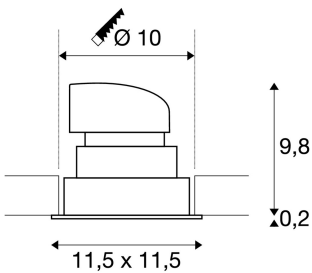

RENISTO DL

LED indoor recessed ceiling light, angular, white, 3000K, 36°, 16W

The simplicity and effectiveness of the innovative RENISTO DL system recessed fitting is captivating. Available in square and round designs as well as three sizes, all versions are equipped with powerful, warm white LEDs. The products in the RENISTO DL system can be combined in a myriad of ways with suitable interior covers. The electrical connection is made directly to the 230V mains supply.

TECHNICAL DATA

Item no.:	1001829
Primary nominal voltage	220-240V ~50/60Hz mA/V
Secondary power / secondary voltage	350 mA/V
Vertical tilting range	30 °
Horizontal rotation range	350 °
Length	11.5 cm
Width	11.5 cm
Height	10.0 cm
Installation diameter	10.0 cm
Installation depth	10.0 cm
Net weight	0.44 kg
Gross weight	0.551 kg
IP Code	IP 20
Safety class	II
Assembly	Recessed
Assembly details	Ceiling
Dimmable	Ja
Dimming technology	trailing edge
Wattage	16.0 W
Lumen	900 lm
Colour temperature	3000 Kelvin
Beam angle	36 °

Color	white
CRI	>80
Binning	3
LXXBXX data	70/50
Service life	30000 h
BIG WHITE Page	476

Notes
