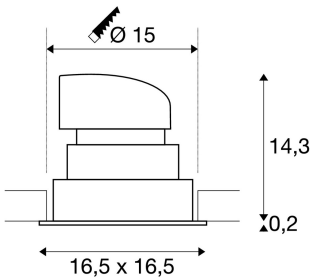

## RENISTO DL

LED indoor recessed ceiling light, angular, white, 3000K, 40°, 29W

The simplicity and effectiveness of the innovative RENISTO DL system recessed fitting is captivating. Available in square and round designs as well as three sizes, all versions are equipped with powerful, warm white LEDs. The products in the RENISTO DL system can be combined in a myriad of ways with suitable interior covers. The electrical connection is made directly to the 230V mains supply.

## TECHNICAL DATA

Item no.:	1001830
Primary nominal voltage	220-240V ~50/60Hz mA/V
Secondary power / secondary voltage	700 mA/V
Vertical tilting range	30 °
Horizontal rotation range	350 °
Length	16.5 cm
Width	16.5 cm
Height	14.5 cm
Installation diameter	15.0 cm
Installation depth	15.0 cm
Net weight	1.067 kg
Gross weight	1.297 kg
IP Code	IP 20
Safety class	II
Assembly	Recessed
Assembly details	Ceiling
Dimmable	Ja
Dimming technology	trailing edge
Wattage	29.0 W
Lumen	2500 lm
Colour temperature	3000 Kelvin
Beam angle	40 °

Color	white
CRI	>80
Binning	4
LXXBXX data	70/50
Service life	30000 h
BIG WHITE Page	476