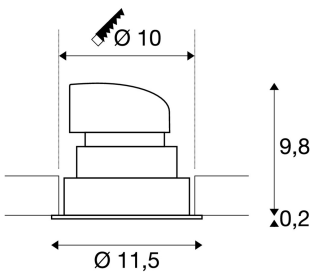

## RENISTO DL

LED indoor recessed ceiling light, round, white, 3000K, 36°, 16W

The simplicity and effectiveness of the innovative RENISTO DL system recessed fitting is captivating. Available in square and round designs as well as three sizes, all versions are equipped with powerful, warm white LEDs. The products in the RENISTO DL system can be combined in a myriad of ways with suitable interior covers. The electrical connection is made directly to the 230V mains supply.

## TECHNICAL DATA

Item no.:	1001841
Primary nominal voltage	220-240V ~50/60Hz mA/V
Secondary power / secondary voltage	350 mA/V
Vertical tilting range	30 °
Horizontal rotation range	350 °
Height	10.0 cm
Diameter	11.5 cm
Installation diameter	10.0 cm
Installation depth	10.0 cm
Net weight	0.432 kg
Gross weight	0.537 kg
IP Code	IP 20
Safety class	II
Assembly	Recessed
Assembly details	Ceiling
Dimmable	Ja
Dimming technology	trailing edge
Wattage	16.0 W
Lumen	900 lm
Colour temperature	3000 Kelvin
Beam angle	36 °
Color	white

CRI	>80
Binning	3
LXXBXX data	70/50
Service life	30000 h
BIG WHITE Page	477

**Notes**

---

---

---

---

---