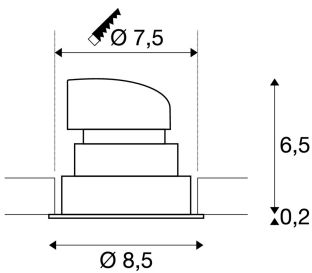

RENISTO DL

LED indoor recessed ceiling light, round, white, 3000K, 36°, 9,6W

The simplicity and effectiveness of the innovative RENISTO DL system recessed fitting is captivating. Available in square and round designs as well as three sizes, all versions are equipped with powerful, warm white LEDs. The products in the RENISTO DL system can be combined in a myriad of ways with suitable interior covers. The electrical connection is made directly to the 230V mains supply.

TECHNICAL DATA

Item no.:	1001847
Primary nominal voltage	220-240V ~50/60Hz mA/V
Secondary power / secondary voltage	500 mA/V
Vertical tilting range	30 °
Horizontal rotation range	350 °
Height	6.7 cm
Diameter	8.5 cm
Installation diameter	7.5 cm
Installation depth	7.0 cm
Net weight	0.226 kg
Gross weight	0.285 kg
IP Code	IP 20
Safety class	II
Assembly	Recessed
Assembly details	Ceiling
Wattage	9.6 W
Lumen	500 lm
Colour temperature	3000 Kelvin
Beam angle	36 °
Color	white
CRI	>80
Binning	5

LXXBXX data	70/50
Service life	30000 h
BIG WHITE Page	477

Notes
