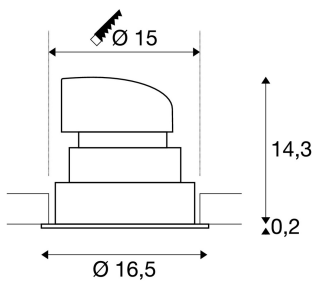

RENISTO DL

LED indoor recessed ceiling light, round, white, 3000K, 40°, 29W

The simplicity and effectiveness of the innovative RENISTO DL system recessed fitting is captivating. Available in square and round designs as well as three sizes, all versions are equipped with powerful, warm white LEDs. The products in the RENISTO DL system can be combined in a myriad of ways with suitable interior covers. The electrical connection is made directly to the 230V mains supply.

TECHNICAL DATA

Item no.:	1001848
Primary nominal voltage	220-240V ~50/60Hz mA/V
Secondary power / secondary voltage	700 mA/V
Vertical tilting range	30 °
Horizontal rotation range	350 °
Height	14.5 cm
Diameter	16.5 cm
Installation diameter	15.0 cm
Installation depth	15.0 cm
Net weight	1.025 kg
Gross weight	1.255 kg
IP Code	IP 20
Safety class	II
Assembly	Recessed
Assembly details	Ceiling
Dimmable	Ja
Dimming technology	trailing edge
Wattage	29.0 W
Lumen	2500 lm
Colour temperature	3000 Kelvin
Beam angle	40 °
Color	white

CRI	>80
Binning	4
LXXBXX data	70/50
Service life	30000 h
BIG WHITE Page	477

Notes
