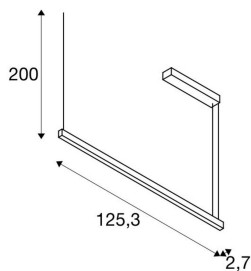

AROSA

1,25m, TRIAC PD, LED indoor pendant, white, 3000K

The AROSA pendant, available in two lengths, is equipped with white, black or anodised aluminium housing as desired. A PMMA diffuser, which is used on the upper and lower light outlet, provides glare-free lighting characteristics. The integrated warm-white LEDs provide a high degree of light output. Thanks to the TRIAC dimmable LED driver, the luminaire can be directly connected to the 230 Volt mains voltage supply.

TECHNICAL DATA

Item no.:	1001941
Number of different light outlets	2
Primary nominal voltage	220-240V ~50/60Hz mA/V
Secondary power / secondary voltage	500 mA/V
Length	125.3 cm
Pendant length	200.0 cm
Width	2.7 cm
Height	4.2 cm
Net weight	2.293 kg
Gross weight	2.98 kg
IP Code	IP 20
Safety class	I
Assembly	Surface
Assembly details	Ceiling
Dimmable	Ja
Dimming technology	trailing edge
Wattage	32.0 W
Lumen	1700 lm
Colour temperature	3000 Kelvin
Beam angle	110 °
Color	white
CRI	>80