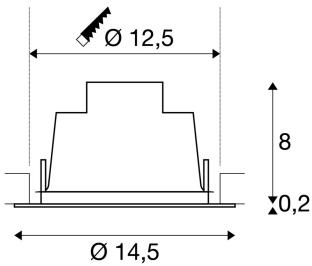

RILO DL

LED indoor recessed ceiling light, white/chrome, 3000/4000K, 14W

RILO series LED recessed ceiling lights impress with their innovative technology. The light colour can be adjusted via a switch during installation, and the UGR value is less than 19 and the CRI is greater than 90! The luminaire, which is available with a white housing, is connected directly to the 230V mains voltage supply.

TECHNICAL DATA

Item no.:	1001974
Primary nominal voltage	220-240V ~50/60Hz mA/V
Secondary power / secondary voltage	180 mA/V
Height	8.2 cm
Diameter	14.5 cm
Installation diameter	12.5 cm
Installation depth	9.0 cm
Net weight	0.28 kg
Gross weight	0.424 kg
IP Code	IP 20
Safety class	I
Assembly	Recessed
Assembly details	Ceiling
Wattage	13.0 W
Lumen	850 lm
Beam angle	60 °
Color	white
CRI	>90
UGR ?	19.0000
Binning	4
LXXBXX data	70/50
Service life	25000 h