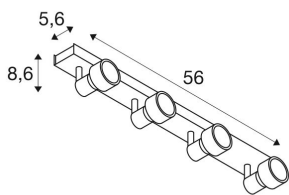

PURI CW

Indoor surface-mounted wall and ceiling light, quad, QPAR51, silver, 4x50W

The wall and ceiling light of the PURI series, whereby one to four rotating and swivelling lamp heads are fitted to the ceiling plate of the luminaire. The luminaire is made of aluminium and, thanks to the GU10 socket, is suitable for both halogen and LED lamps. A lamp is included to place on the lamp for halogen lamps with 5cm diameter. The electrical connection of the luminaire, which comes in various colours, is made directly to the 230V mains supply.

TECHNICAL DATA

Item no.:	1002031
Socket	GU10
Lamp	QPAR51
Number of sockets	4
Lamps included	0
Primary nominal voltage	230V ~50Hz mA/V
Tilt range	85 °
Horizontal rotation range	350 °
Length	56.0 cm
Width	5.6 cm
Height	8.6 cm
Net weight	1.264 kg
Gross weight	1.567 kg
IP Code	IP 20
Safety class	I
Assembly	Surface
Assembly details	Ceiling, Wall
Wattage	50.0 W
Color	grey