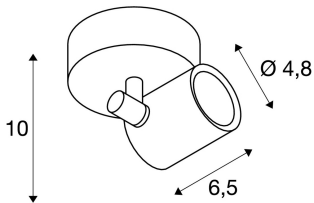

SPOT E27

CW, Indoor surface-mounted wall and ceiling light, black, max. 75W

The SPOT E27 puristic high-voltage luminaire spot is made from aluminium and is designed for lamps with an E27 socket. Available with a black, white or silver-grey housing, SPOT E27 is ready for direct connection to a 230V mains power supply.

TECHNICAL DATA

Item no.:	1002072
Socket	E27
Lamp	QPAR20
Number of sockets	1
Primary nominal voltage	230V ~50Hz mA/V
Tilt range	90 °
Horizontal rotation range	340 °
Length	6.5 cm
Height	10.0 cm
Diameter	4.8 cm
Net weight	0.322 kg
Gross weight	0.416 kg
IP Code	IP 20
Safety class	I
Assembly	Surface
Assembly details	Ceiling, Wall
Wattage	75.0 W
Color	black
BIG WHITE Page	282