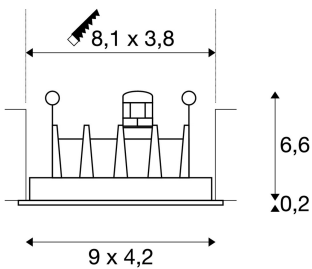

## TECHNICAL DATA

Item no.:	1002104
Number of different light outlets	1
Secondary power / secondary voltage	700 mA/V
Length	9.0 cm
Width	4.2 cm
Height	6.8 cm
Installation length	8.1 cm
Installation width	3.8 cm
Installation depth	10.0 cm
Net weight	0.19 kg
Gross weight	0.203 kg
IP Code	IP 20
Safety class	III
Assembly	Recessed
Assembly details	Ceiling
Wattage	4.28 W
Lumen	280 lm
Colour temperature	3000 Kelvin
Beam angle	45 °
Color	white
CRI	>80
UGR ?	19.0000