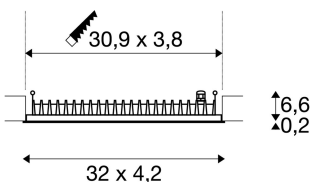

## TECHNICAL DATA

Item no.:	1002106
Number of different light outlets	1
Secondary power / secondary voltage	700 mA/V
Length	32.0 cm
Width	4.2 cm
Height	6.8 cm
Installation length	30.9 cm
Installation width	3.8 cm
Installation depth	10.0 cm
Net weight	0.612 kg
Gross weight	0.722 kg
IP Code	IP 20
Safety class	III
Assembly	Recessed
Assembly details	Ceiling
Wattage	21.35 W
Lumen	1240 lm
Colour temperature	3000 Kelvin
Beam angle	45 °
Color	white
CRI	>80
UGR ?	19.0000