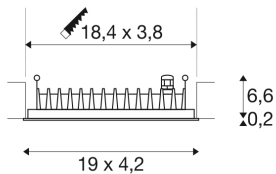

## TECHNICAL DATA

Item no.:	1002108
Number of different light outlets	1
Secondary power / secondary voltage	700 mA/V
Length	19.5 cm
Width	4.2 cm
Height	6.8 cm
Installation length	18.4 cm
Installation width	3.8 cm
Installation depth	10.0 cm
Net weight	0.398 kg
Gross weight	0.474 kg
IP Code	IP 20
Safety class	III
Assembly	Recessed
Assembly details	Ceiling
Wattage	10.68 W
Lumen	640 lm
Colour temperature	3000 Kelvin
Beam angle	45 °
Color	black
CRI	>80
UGR ?	19.0000