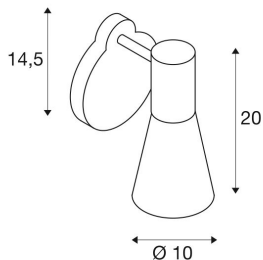

PHELIA WL

Indoor surface-mounted wall light, QPAR51, white, max. 35W

The PHELIA wall light comes in several colour variants and impresses with its elegant conical lamp shade and its puristic appearance. The luminaire is made of aluminium and steel and, thanks to the GU10 socket, is suitable for both halogen and LED lamps. The wall light comes with a switch and can be directly connected to a 230 V supply.

TECHNICAL DATA

Item no.:	1002122
Socket	GU10
Lamp	QPAR51
Number of sockets	1
Lamps included	0
Primary nominal voltage	230V ~50/60Hz mA/V
Tilt range	90 °
Horizontal rotation range	350 °
Length	20.0 cm
Width	11.8 cm
Height	15.0 cm
Net weight	0.506 kg
Gross weight	0.644 kg
IP Code	IP 20
Safety class	I
Assembly	Surface
Assembly details	Wall
Wattage	35.0 W
Color	white
Maximum ambient temperature	35 °C
BIG WHITE Page	203