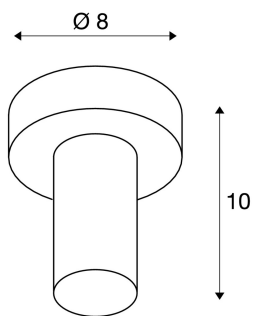

FITU CL E27

Indoor surface-mounted ceiling light, soft gold, max. 60W

The FITU ceiling plate from our MIX & MATCH System is available in different colours. The FITU product family impresses with its wide variety of possible applications. With its built-in E27 socket, the luminaire is suitable for both LED and energy-saving bulbs. The electrical connection is made directly to the 230V mains supply.

TECHNICAL DATA

Item no.:	1002166
Socket	E27
Number of sockets	1
Lamps included	0
Primary nominal voltage	220-240V ~50/60Hz mA/V
Height	10.0 cm
Diameter	8.0 cm
Net weight	0.353 kg
Gross weight	0.429 kg
IP Code	IP 20
Safety class	I
Assembly	Surface
Assembly details	Ceiling, Wall
Wattage	60.0 W
Color	gold
Maximum ambient temperature	30 °C

Recommended lamp

1001357	LED head mirror luminaire , E27, 2700K, 7W
1002126	LED lamp , A60, E27, 2200-2700K, 280°, 7W

Notes
