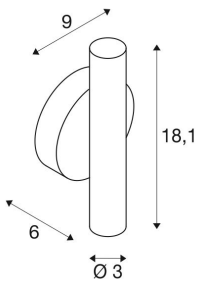

KARPO Up/Down WL

LED Indoor surface-mounted wall light, soft gold, 3000K, 10W

The luminaires in the KARPO series are available in soft gold, white and black. The straight up/down light with its cylindrical design is ideally suited for modern furnishings. The integrated premium LEDs provide high energy efficiency. Due to the incorporated constant current LED driver, placed within the canopy, the electrical connection is made directly to 230V mains supply.

TECHNICAL DATA

Item no.:	1002174
Lamps included	0
Number of different light outlets	2
Primary nominal voltage	100-240V ~50/60Hz mA/V
Secondary power / secondary voltage	450 mA/V
Width	9.0 cm
Height	18.1 cm
Depth	6.0 cm
Net weight	0.31 kg
Gross weight	0.332 kg
IP Code	IP 20
Safety class	I
Assembly	Surface
Assembly details	Wall
Wattage	10.0 W
Lumen	680 lm
Colour temperature	3000 Kelvin
Beam angle	40 °
Color	gold
CRI	>90
Binning	3
LXXBXX data	70/50

Service life	30000 h
Maximum ambient temperature	30 °C
BIG WHITE Page	177

Notes
