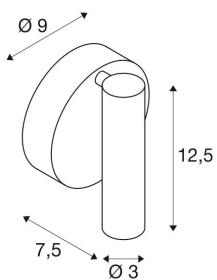

KARPO 30 CW

LED Indoor surface-mounted wall and ceiling light, single, soft gold 3000K 9.5W

The luminaires in the KARPO series are available in soft gold, white and black. It has a choice of one or two spots in a cylindrical shape which can be individually adjusted via a hinge. The swivel and tilting range allows you to optimally light up the room. The integrated premium LEDs provide high energy efficiency. The luminaire also has a high colour rendering index of 90. The luminaires can be directly connected to the 230V mains supply.

TECHNICAL DATA

Item no.:	1002175
Lamps included	0
Number of different light outlets	1
Primary nominal voltage	100-240V ~50/60Hz mA/V
Secondary power / secondary voltage	500 mA/V
Vertical tilting range	90 °
Horizontal rotation range	350 °
Width	9.0 cm
Height	12.5 cm
Depth	7.5 cm
Net weight	0.313 kg
Gross weight	0.39 kg
IP Code	IP 20
Safety class	I
Assembly	Surface
Assembly details	Ceiling, Wall
Wattage	9.5 W
Lumen	530 lm
Colour temperature	3000 Kelvin
Beam angle	40 °
Color	gold
CRI	>90