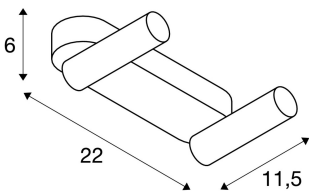

KARPO CW

LED Indoor surface-mounted wall and ceiling light, double, soft gold, 3000K, 19W

The dimmable luminaires in the KARPO series are available in soft gold, white and black. It has a choice of one or two spots in a cylindrical shape which can be individually adjusted via a hinge. The swivel and tilting range allows you to optimally light up the room. The integrated premium LEDs provide high energy efficiency. In addition, the luminaire has a high colour rendering index of over 90. The luminaires can be directly connected to the 230V mains supply.

TECHNICAL DATA

Item no.:	1002176
Lamps included	0
Number of different light outlets	1
Primary nominal voltage	220-240V ~50/60Hz mA/V
Secondary power / secondary voltage	500 mA/V
Vertical tilting range	90 °
Horizontal rotation range	350 °
Width	22.0 cm
Height	14.0 cm
Depth	7.7 cm
Net weight	0.615 kg
Gross weight	0.757 kg
IP Code	IP 20
Safety class	I
Assembly	Surface
Assembly details	Ceiling, Wall
Wattage	19.0 W
Lumen	1100 lm
Colour temperature	3000 Kelvin
Beam angle	40 °
Color	gold
CRI	>90