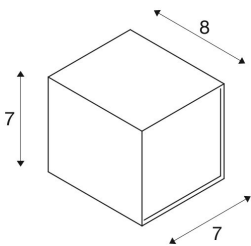

ALTRA DICE WL

indoor surface-mounted wall light, QPAR51, black

The cube-shaped wall light ALTRA DICE WL-1 from aluminium and steel has a unilateral cut in order to host the 240V halogen lamp. Optionally available with a white, black or silver-grey housing, ALTRA DICE WL-1 is ready for direct connection to a 230V mains voltage supply.

TECHNICAL DATA

Item no.:	1002212
Socket	GU10
Lamp	QPAR51
Number of sockets	1
Lamps included	0
Primary nominal voltage	230V ~50Hz mA/V
Length	7.0 cm
Width	7.0 cm
Depth	8.0 cm
Net weight	0.313 kg
Gross weight	0.362 kg
IP Code	IP 20
Safety class	I
Assembly	Surface
Assembly details	Wall
Wattage	35.0 W
Color	black
Maximum ambient temperature	25 °C