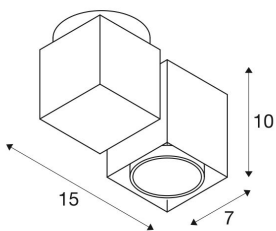

ALTRA DICE CL

Indoor surface-mounted wall and ceiling light, single, QPAR51, black

The cube-shaped ceiling light ALTRA DICE from aluminium and steel has a unilateral cut in order to host the 240V halogen lamp. Optionally available with a white, black or silver-grey housing, the rotating and swivelling surface-mounted spotlight for holding 240V type GU10 halogen lamps, is ready for direct connection to a 230V mains power supply.

TECHNICAL DATA

Item no.:	1002214
Socket	GU10
Lamp	QPAR51
Number of sockets	1
Lamps included	0
Primary nominal voltage	220-240V ~50/60Hz mA/V
Tilt range	180 °
Horizontal rotation range	350 °
Length	15.0 cm
Width	7.0 cm
Height	9.0 cm
Net weight	0.532 kg
Gross weight	0.592 kg
IP Code	IP 20
Safety class	I
Assembly	Surface
Assembly details	Ceiling
Wattage	50.0 W
Color	black
Maximum ambient temperature	25 °C