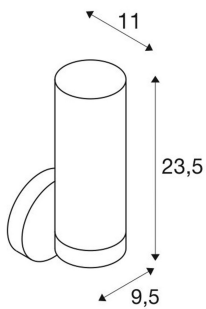

WL 105 wall light

chrome, double glass, 1xE14

The 240V wall light WL 105 is made from chrome-plated aluminium with steel and glass elements and is equipped with an additional frosted glass cylinder. Prepared for holding energy-saving or LED lamps of type E14, the WL 105 wall light is ready for direct connection to the 230V mains supply. Rated IP44, the wall light can also be used outdoors or in damp areas.

TECHNICAL DATA

Item no.:	1002228
Socket	E14
Number of sockets	1
Lamps included	0
Primary nominal voltage	220-240V ~50/60Hz mA/V
Width	9.5 cm
Height	23.5 cm
Depth	11.0 cm
Net weight	0.712 kg
Gross weight	1.041 kg
IP Code	IP 44
Safety class	I
Assembly	Surface
Assembly details	Wall
Wattage	40.0 W
Color	chrome
BIG WHITE Page	213

Recommended lamp

1002128	LED lamp , C35, E14, 2200-2700K, 280°, 3.5W
560372	C35 LED RETROFIT , E14, 2700K, 6.5W, dimmable

Notes
