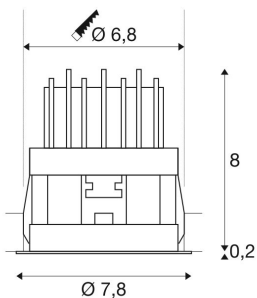

HORN MAGNA LED outdoor recessed ceiling light

white/black, 3000K, 25°

The HORN MAGNA rigid LED recessed spot is made from aluminium and is an LED light solution for applications where point accent lighting and a low installation depth are required. The warm-white power LED provides the required illumination strength. To operate, the spot needs a suitable constant current driver rated at 500mA. This luminaire contains built-in LED lamps.

TECHNICAL DATA

Item no.:	1002593
Secondary power / secondary voltage	500 mA/V
Height	8.2 cm
Diameter	7.8 cm
Installation diameter	6.8 cm
Installation depth	9.0 cm
Net weight	0.18 kg
Gross weight	0.192 kg
IP Code	IP 20
Safety class	III
Assembly	Recessed
Assembly details	Ceiling, Wall
Wattage	7.7 W
Lumen	415 lm
Colour temperature	3000 Kelvin
Beam angle	25 °
Color	white
CRI	>80
Binning	3
LXXBXX data	70/50
Service life	30000 h
Maximum ambient temperature	30 °C