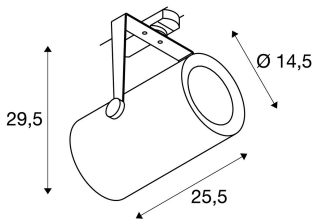

EURO SPOT TRACK DALI

for 240V 3-circuit track, LED, 3000K, black, 40°, incl. 3-circuit adapter

Rotating and swivelling EURO SPOT DALI LED spotlight, with a compact design and suitable DALI adapter for the 3-circuit 240V track system. The LED module is installed inside the cylindrical lamp head in the factory. Available with several housing and light colours, the spotlight impresses with its simple, timeless appearance. The spotlight fulfils any requirement because of the selection of available beam angles.

TECHNICAL DATA

Item no.:	1002663
Primary nominal voltage	220-240V ~50/60Hz mA/V
Secondary power / secondary voltage	1200 mA/V
Vertical tilting range	90 °
Horizontal rotation range	350 °
Length	25.5 cm
Height	29.5 cm
Diameter	14.5 cm
Net weight	3.061 kg
Gross weight	3.455 kg
IP Code	IP 20
Safety class	I
Assembly details	Track Ceiling
Dimmable	Ja
Dimming technology	DALI
Wattage	47.0 W
Lumen	4800 lm
Colour temperature	3000 Kelvin
Beam angle	40 °
Color	black
CRI	>90
Binning	3