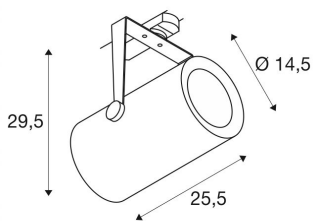

## EURO SPOT TRACK DALI

for 240V 3-circuit track, LED, 3000K, white, 40°, incl. 3-circuit adapter

Rotating and swivelling EURO SPOT DALI LED spotlight, with a compact design and suitable DALI adapter for the 3-circuit 240V track system. The LED module is installed inside the cylindrical lamp head in the factory. Available with several housing and light colours, the spotlight impresses with its simple, timeless appearance. The spotlight fulfils any requirement because of the selection of available beam angles.

## TECHNICAL DATA

Item no.:	1002664
Primary nominal voltage	220-240V ~50/60Hz mA/V
Secondary power / secondary voltage	1200 mA/V
Vertical tilting range	90 °
Horizontal rotation range	350 °
Length	25.5 cm
Height	29.5 cm
Diameter	14.5 cm
Net weight	3.098 kg
Gross weight	3.47 kg
IP Code	IP 20
Safety class	I
Assembly details	Track Ceiling
Dimmable	Ja
Dimming technology	DALI
Wattage	47.0 W
Lumen	4800 lm
Colour temperature	3000 Kelvin
Beam angle	40 °
Color	white
CRI	>90
Binning	3