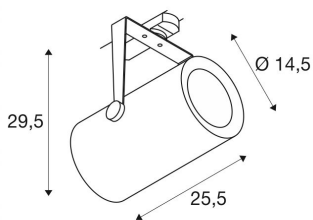

EURO SPOT TRACK DALI

for 240V 3-circuit track, LED, 4000K, white, 40°, incl. 3-circuit adapter

Rotating and swivelling EURO SPOT DALI LED spotlight, with a compact design and suitable DALI adapter for the 3-circuit 240V track system. The LED module is installed inside the cylindrical lamp head in the factory. Available with several housing and light colours, the spotlight impresses with its simple, timeless appearance. The spotlight fulfils any requirement because of the selection of available beam angles.

TECHNICAL DATA

Item no.:	1002666
Primary nominal voltage	220-240V ~50/60Hz mA/V
Secondary power / secondary voltage	1200 mA/V
Vertical tilting range	90 °
Horizontal rotation range	350 °
Length	25.5 cm
Height	29.5 cm
Diameter	14.5 cm
Net weight	3.086 kg
Gross weight	3.48 kg
IP Code	IP 20
Safety class	I
Assembly details	Track Ceiling
Dimmable	Ja
Dimming technology	DALI
Wattage	47.0 W
Lumen	4800 lm
Colour temperature	4000 Kelvin
Beam angle	40 °
Color	white
CRI	>90
Binning	3