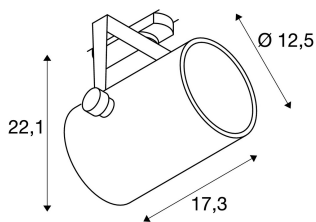

EURO SPOT TRACK DALI

for 240V 3-circuit track, LED, 3000K, black, 15°, incl. 3-circuit adapter

Rotating and swivelling EURO SPOT DALI LED spotlight, with a compact design and suitable DALI adapter for the 3-circuit 240V track system. The LED module is installed inside the cylindrical lamp head in the factory. Available with several housing and light colours, the spotlight impresses with its simple, timeless appearance. The spotlight fulfils any requirement because of the selection of available beam angles.

TECHNICAL DATA

Item no.:	1002667
Primary nominal voltage	220-240V ~50/60Hz mA/V
Secondary power / secondary voltage	500 mA/V
Vertical tilting range	90 °
Horizontal rotation range	350 °
Length	17.3 cm
Height	22.1 cm
Diameter	12.5 cm
Net weight	1.4 kg
Gross weight	1.498 kg
IP Code	IP 20
Safety class	I
Assembly	Surface
Assembly details	Track Ceiling, Track Wall
Dimmable	Ja
Dimming technology	DALI
Wattage	20.0 W
Lumen	1900 lm
Colour temperature	3000 Kelvin
Beam angle	15 °
Color	black
CRI	>90