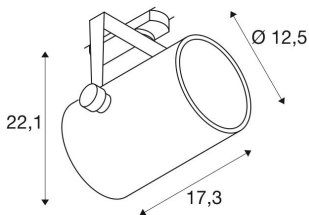

## EURO SPOT TRACK DALI

for 240V 3-circuit track, LED, 3000K, black, 38°, incl. 3-circuit adapter

Rotating and swivelling EURO SPOT DALI LED spotlight, with a compact design and suitable DALI adapter for the 3-circuit 240V track system. The LED module is installed inside the cylindrical lamp head in the factory. Available with several housing and light colours, the spotlight impresses with its simple, timeless appearance. The spotlight fulfils any requirement because of the selection of available beam angles.

## TECHNICAL DATA

Item no.:	1002669
Primary nominal voltage	220-240V ~50/60Hz mA/V
Secondary power / secondary voltage	500 mA/V
Vertical tilting range	90 °
Horizontal rotation range	350 °
Length	17.3 cm
Height	22.1 cm
Diameter	12.5 cm
Net weight	1.472 kg
Gross weight	1.917 kg
IP Code	IP 20
Safety class	I
Assembly	Surface
Assembly details	Track Ceiling, Track Wall
Dimmable	Ja
Dimming technology	DALI
Wattage	20.0 W
Lumen	1900 lm
Colour temperature	3000 Kelvin
Beam angle	38 °
Color	black
CRI	>90