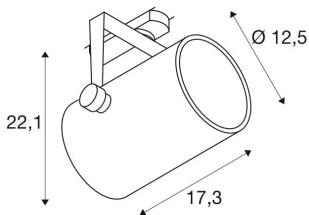

EURO SPOT TRACK DALI

for 240V 3-circuit track, LED, 3000K, black, 60°, incl. 3-circuit adapter

Rotating and swivelling EURO SPOT DALI LED spotlight, with a compact design and suitable DALI adapter for the 3-circuit 240V track system. The LED module is installed inside the cylindrical lamp head in the factory. Available with several housing and light colours, the spotlight impresses with its simple, timeless appearance. The spotlight fulfils any requirement because of the selection of available beam angles.

TECHNICAL DATA

Item no.:	1002671
Primary nominal voltage	220-240V ~50/60Hz mA/V
Secondary power / secondary voltage	500 mA/V
Vertical tilting range	90 °
Horizontal rotation range	350 °
Length	17.3 cm
Height	22.1 cm
Diameter	12.5 cm
Net weight	1.449 kg
Gross weight	1.919 kg
IP Code	IP 20
Safety class	I
Assembly	Surface
Assembly details	Track Ceiling, Track Wall
Dimmable	Ja
Dimming technology	DALI
Wattage	20.0 W
Lumen	1900 lm
Colour temperature	3000 Kelvin
Beam angle	60 °
Color	black
CRI	>90